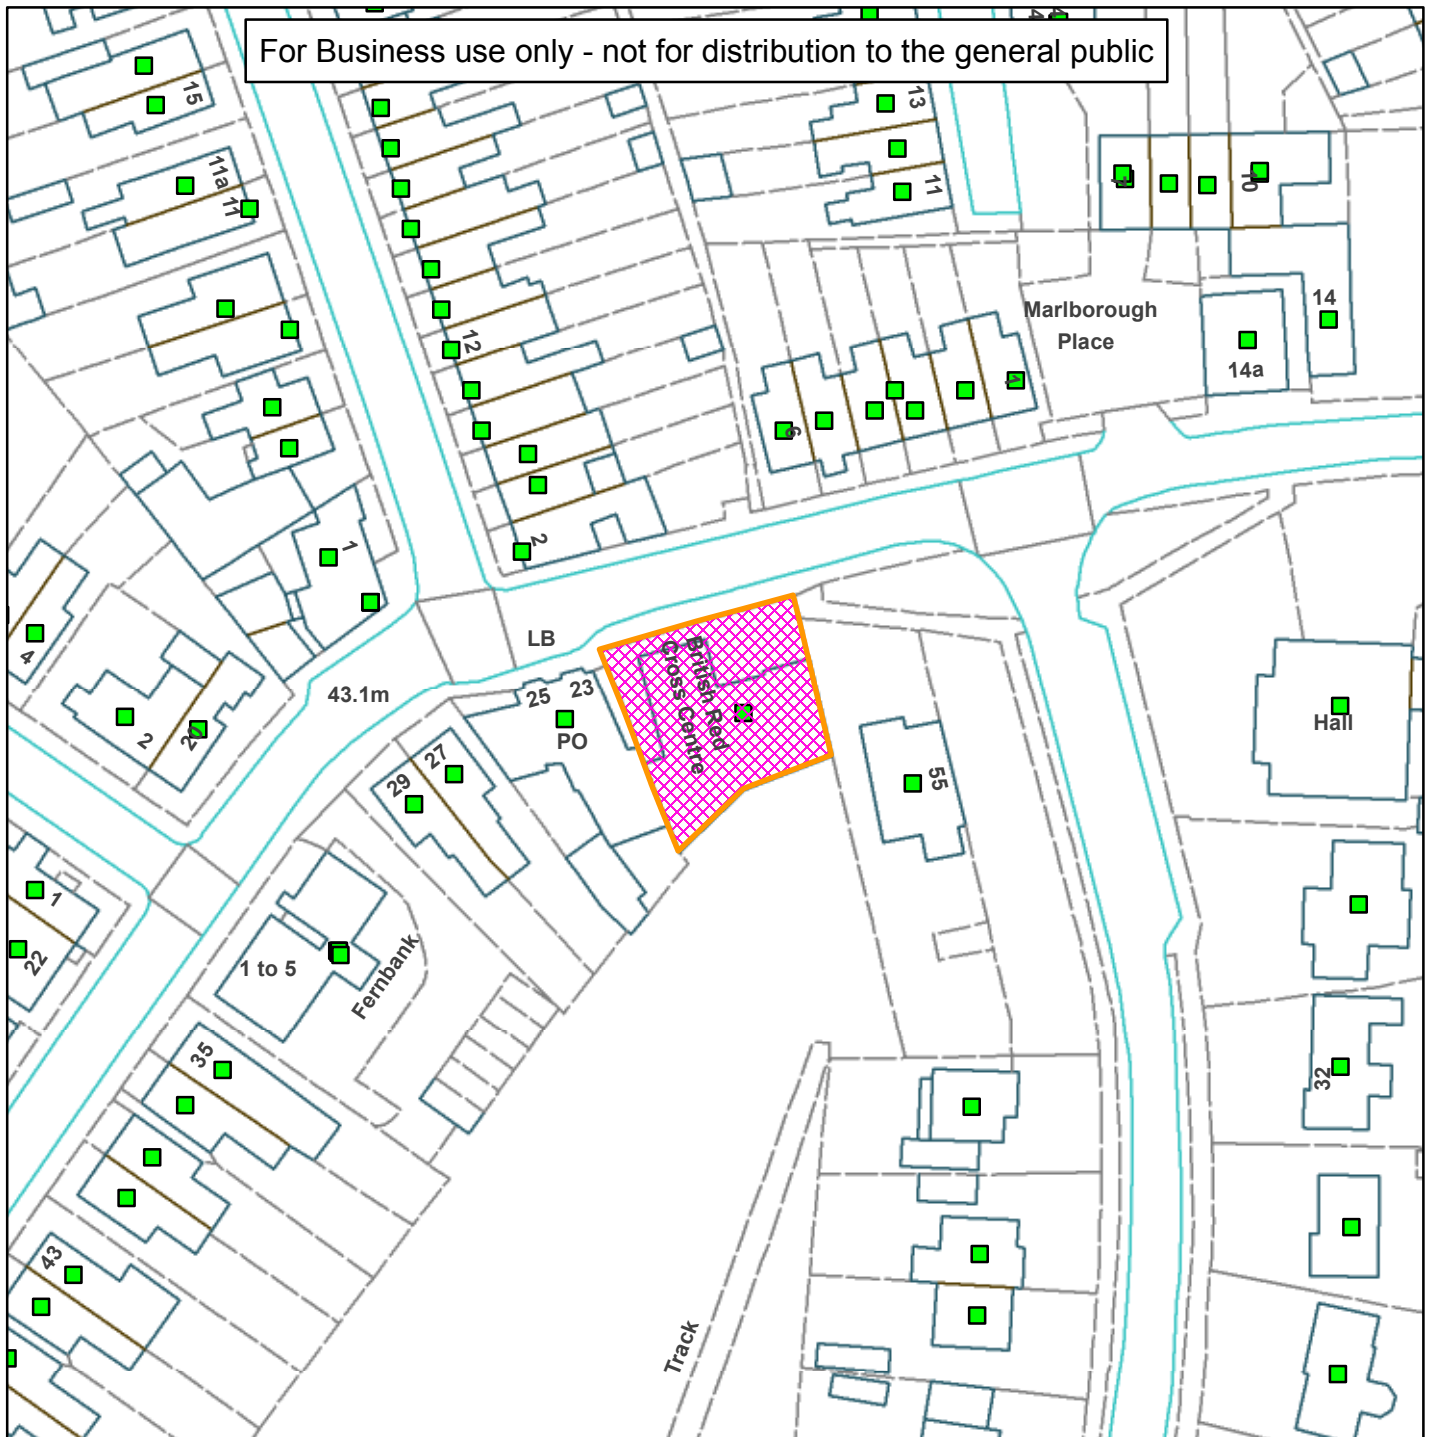

For Business use only - not for distribution to the general public

Scale: 1:750

Reproduced from the Ordnance Survey map with permission of the Controller of Her Majesty's Stationery Office © Crown Copyright 2012.

Unauthorised reproduction infringes Crown Copyright and may lead to prosecution or civil proceedings.

Organisation	Horsham District Council
Department	
Comments	Not Set
Date	23/08/2017
MSA Number	100023865